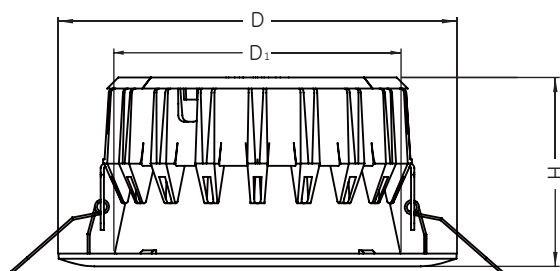

- Long lifetime, up to 25,000 hours @ L70,
- No UV, InfraRed or Mercury

10W

15W

33W

Dimensions

	D Outer diameter (mm)	D ₁ Cutting hole (mm)	H Height (mm)
4 inches	124	100	72
6 inches	180	150	86
8 inches	240	200	92